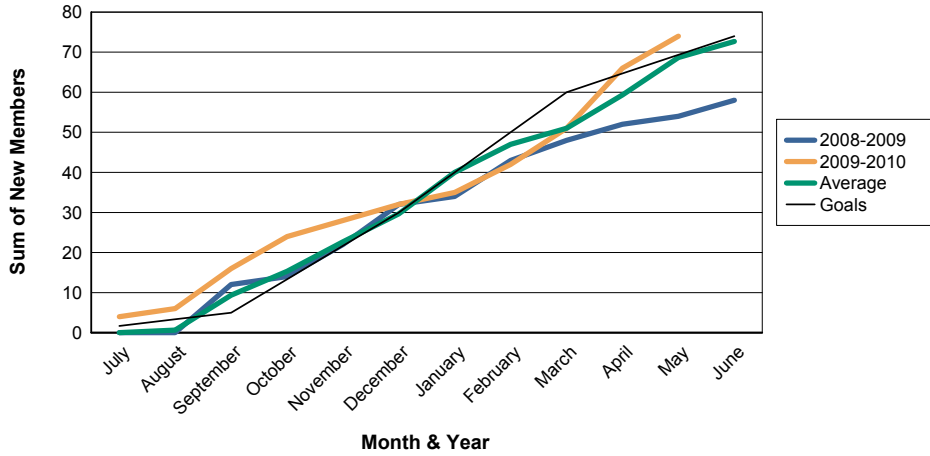

3 Year Comparisons for GMT Constitutional Area 2

By GMT District

As of May 2010

Sum of New Clubs/ Month & Year

For District 5 CN

Sum of Dropped Clubs/ Month & Year

For District 5 CN

Sum of Net Clubs/ Month & Year

For District 5 CN

Sum of Charter Members/ Month & Year

For District 5 CN

3 Year Comparisons for GMT Constitutional Area 2

By GMT District

As of May 2010

Sum of New Members/ Month & Year

For District 5 CN