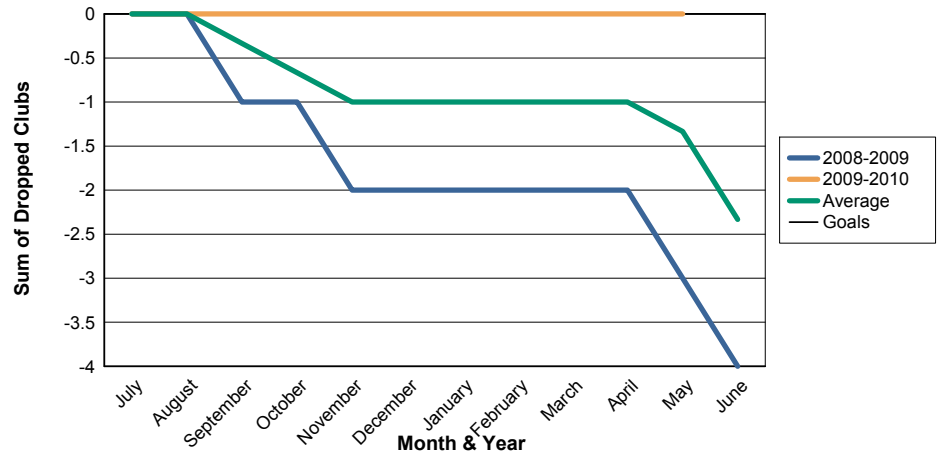

3 Year Comparisons for GMT Constitutional Area 2

By GMT District

As of May 2010

Sum of New Clubs/ Month & Year

For District 5 CN

Sum of Dropped Clubs/ Month & Year

For District 5 CN

Sum of Net Clubs/ Month & Year