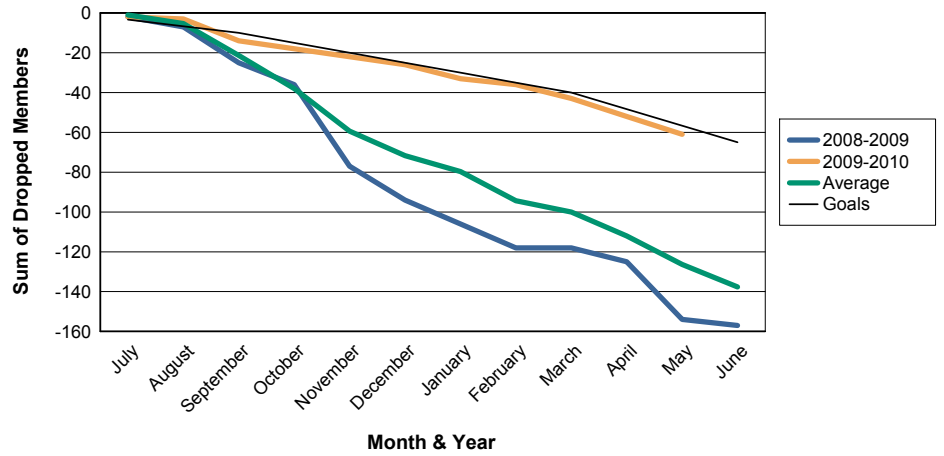

Sum of Dropped Members/ Month & Year

For District 5 CN