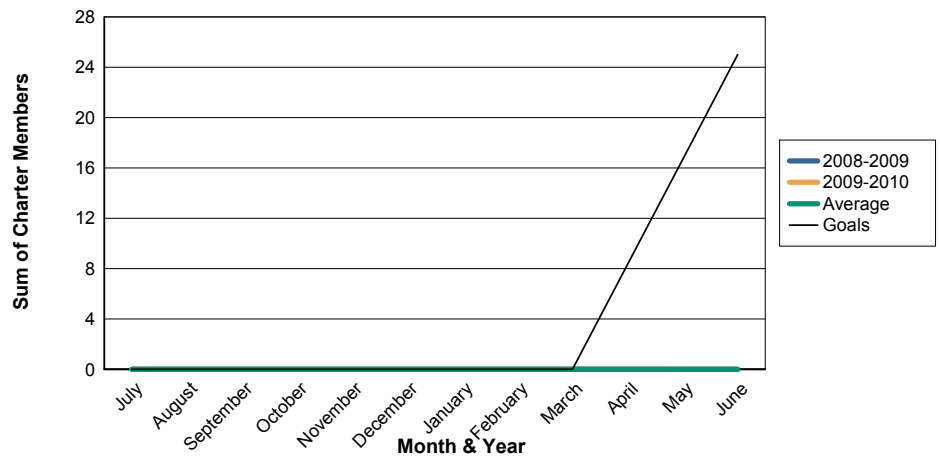

Sum of Charter Members/ Month & Year

For District 5 CN