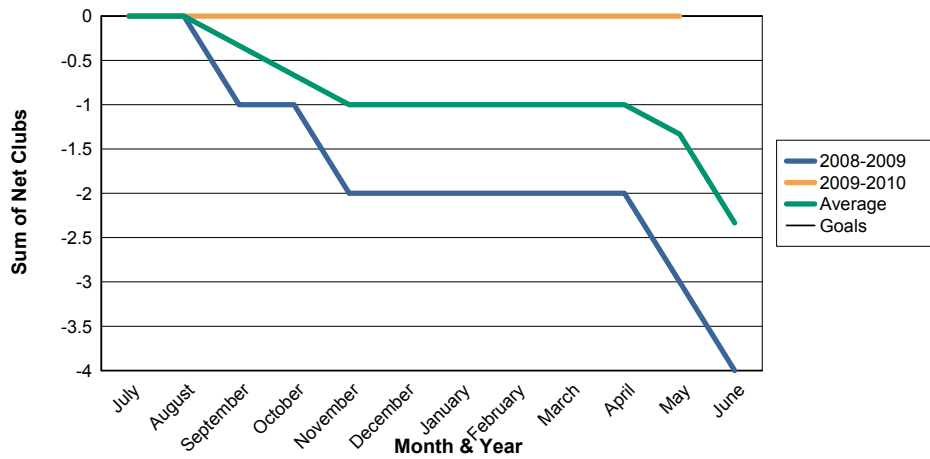

Sum of Net Clubs/ Month & Year

For District 5 CN