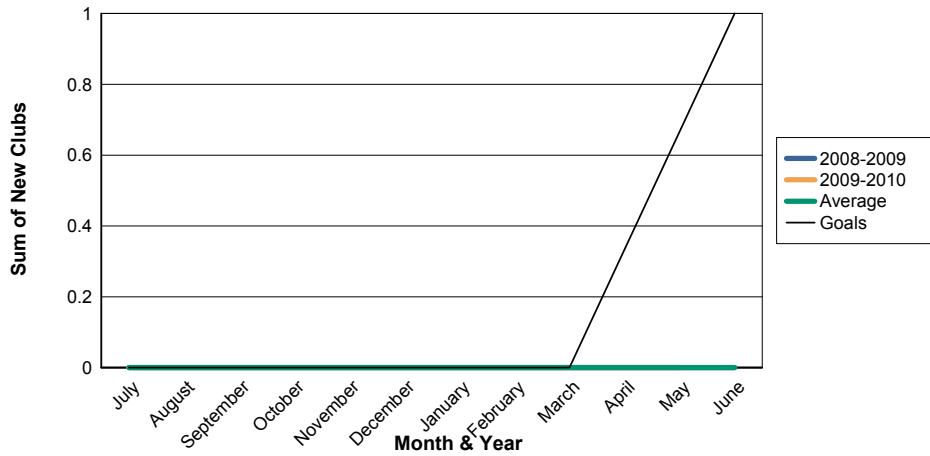

3 Year Comparisons for GMT Constitutional Area 2

By GMT District

As of May 2010

Sum of New Clubs/ Month & Year

For District 5 CN

Sum of Dropped Clubs/ Month & Year

For District 5 CN

Sum of Net Clubs/ Month & Year